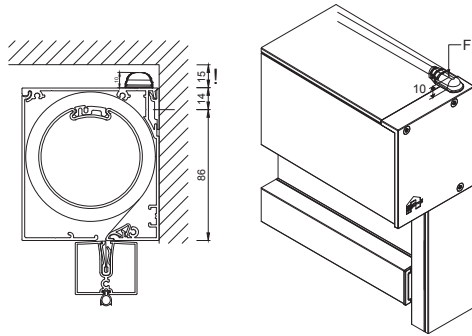

Note:

- Screens are always motorized.
- 2 screens can be linked to one another (box next to box - 1 motor/screen).
Dimensions for a single screen also apply for a linked screen.
- M box - supplementary fixation in the middle from 3600 mm width onwards.

TECHNICAL DRAWINGS

Viewing direction determines selection option cable feed left or right

 Direction removable fabric roller

Cable passage F with hook profile

Cable passage B/H with hook profile

Cable passage F without hook profile

Cable passage B/H without hook profile