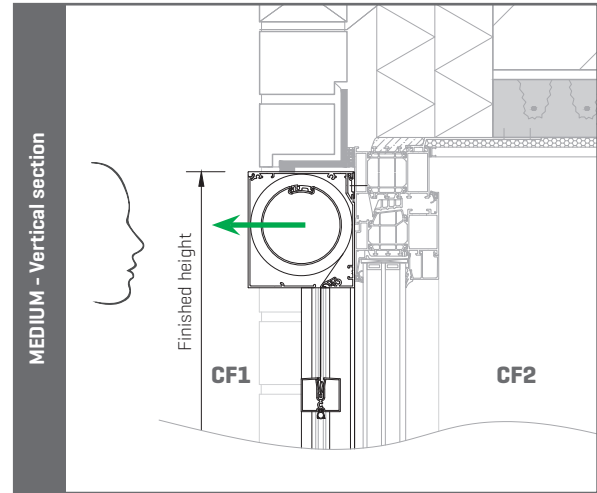

TECHNICAL DATA

	Small	Medium
Design		
Box size (H x D)	100 x 90 mm	120 x 110 mm
Square		✓
Bottom bar retractable		-
Wind resistance		
Wind class EN13561:2004		3
Guaranteed wind resistance	Up to 130 km/h in closed position	
Control		
Detecto Renson motor Safety First		✓
Somfy IO motor		✓

DIMENSIONS

		Small		Medium	
Dimensions single screen					
Glass fibre fabric Sergé / Natté / Privacy	Min. width Somfy IO	900 mm		900 mm	
	Min. width Detecto	670 mm		670 mm	
	Max. width	4000 mm	3200 mm	5000 mm	4500 mm
	Max. height	2500 mm	3000 mm	3500 mm	4000 mm
	Max. surface	10 m ²	9,6 m ²	17,5 m ²	18 m ²
Black out Glassfiber Satiné 21154 Black out Polyester Soltis Opaque B92	Min. width Somfy IO	900 mm		900 mm	
	Min. width Detecto	670 mm		670 mm	
	Max. width	3200 mm		4000 mm	
	Max. height	2500 mm		4000 mm	
	Max. surface	8 m ²		16 m ²	

Note:

- Screens are always motorized.
- 2 screens can be linked to one another (box next to box - 1 motor/screen).
Dimensions for a single screen also apply for a linked screen.
- M box - supplementary fixation in the middle from 3600 mm width onwards.

TECHNICAL DRAWINGS

Viewing direction determines selection option cable feed left or right

 Direction removable fabric roller

Cable passage F with hook profile

Cable passage B/H with hook profile

Cable passage F without hook profile