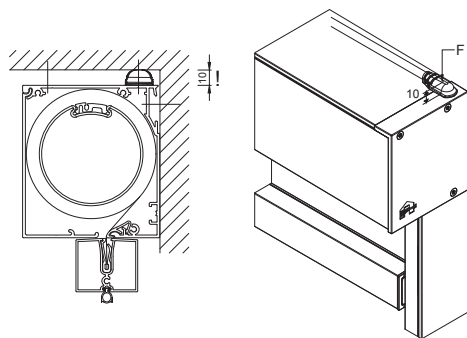

Note:

- Screens are always motorized.
- 2 screens can be linked to one another (box next to box - 1 motor/screen).
Dimensions for a single screen also apply for a linked screen.
- M box - supplementary fixation in the middle from 3600 mm width onwards.

TECHNICAL DRAWINGS

Viewing direction determines selection option cable feed left or right

 Direction removable fabric roller

Cable passage F with hook profile

Cable passage B/H with hook profile

Cable passage F without hook profile

Cable passage B/H without hook profile