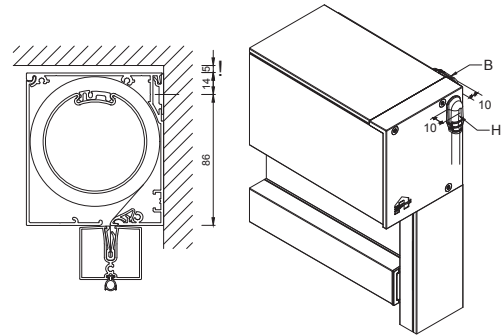

Note:

- Screens are always motorized.
- 2 screens can be linked to one another (box next to box - 1 motor/screen).
Dimensions for a single screen also apply for a linked screen.
- M box - supplementary fixation in the middle from 3600 mm width onwards.

TECHNICAL DRAWINGS

Viewing direction determines selection option cable feed left or right

 Direction removable fabric roller

Cable passage F with hook profile

Cable passage B/H with hook profile

Cable passage F without hook profile

Cable passage B/H without hook profile