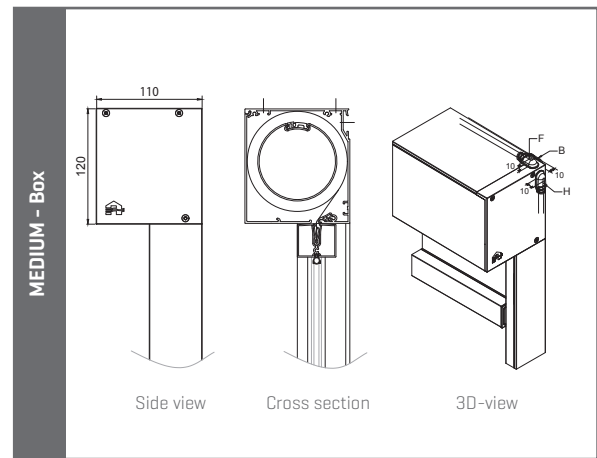

TECHNICAL DATA

	Small	Medium
Design		
Box size (H x D)	100 x 90 mm	120 x 110 mm
Square		✓
Bottom bar retractable		-
Wind resistance		
Wind class EN13561:2004		3
Guaranteed wind resistance	Up to 130 km/h in closed position	
Control		
Detecto Renson motor Safety First		✓
Somfy IO motor		✓

Note:

- Screens are always motorized.
- 2 screens can be linked to one another (box next to box - 1 motor/screen).
Dimensions for a single screen also apply for a linked screen.
- M box - supplementary fixation in the middle from 3600 mm width onwards.

TECHNICAL DRAWINGS

Viewing direction determines selection option cable feed left or right

 Direction removable fabric roller

Cable passage F with hook profile

Cable passage B/H with hook profile

Cable passage F without hook profile

Cable passage B/H without hook profile