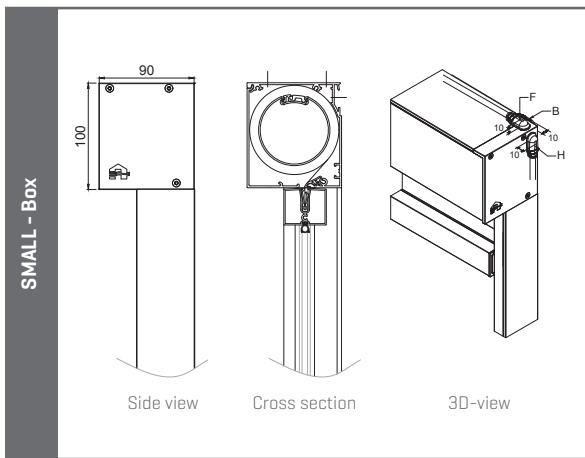

TECHNICAL DATA

	Small	Medium
Design		
Box size (H x D)	100 x 90 mm	120 x 110 mm
Square		✓
Bottom bar retractable		-
Wind resistance		
Wind class EN13561:2004		3
Guaranteed wind resistance	Up to 130 km/h in closed position	
Control		
Detecto Renson motor Safety First		✓
Somfy IO motor		✓

Note:

- Screens are always motorized.
- 2 screens can be linked to one another (box next to box - 1 motor/screen).
Dimensions for a single screen also apply for a linked screen.
- M box - supplementary fixation in the middle from 3600 mm width onwards.

TECHNICAL DRAWINGS

Viewing direction determines selection option cable feed left or right

 Direction removable fabric roller

Cable passage F with hook profile

Cable passage B/H with hook profile

Cable passage F without hook profile

Cable passage B/H without hook profile