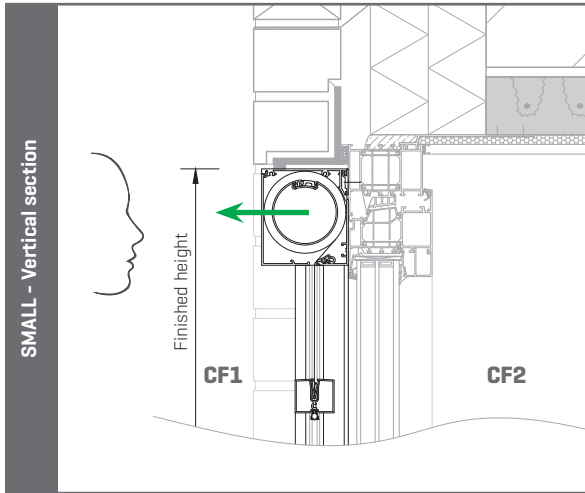

TECHNICAL DATA

	Small	Medium
Design		
Box size (H x D)	100 x 90 mm	120 x 110 mm
Square		✓
Bottom bar retractable		-
Wind resistance		
Wind class EN13561:2004		3
Guaranteed wind resistance	Up to 130 km/h in closed position	
Control		
Detecto Renson motor Safety First		✓
Somfy IO motor		✓

DIMENSIONS

		Small		Medium	
Dimensions single screen					
Glass fibre fabric Sergé / Natté / Privacy	Min. width Somfy IO	900 mm		900 mm	
	Min. width Detecto	670 mm		670 mm	
	Max. width	4000 mm	3200 mm	5000 mm	4500 mm
	Max. height	2500 mm	3000 mm	3500 mm	4000 mm
	Max. surface	10 m ²	9,6 m ²	17,5 m ²	18 m ²
Black out Glassfiber Satiné 21154 Black out Polyester Soltis Opaque B92	Min. width Somfy IO	900 mm		900 mm	
	Min. width Detecto	670 mm		670 mm	
	Max. width	3200 mm		4000 mm	
	Max. height	2500 mm		4000 mm	
	Max. surface	8 m ²		16 m ²	

Note:

- Screens are always motorized.
- 2 screens can be linked to one another (box next to box - 1 motor/screen).
Dimensions for a single screen also apply for a linked screen.
- M box - supplementary fixation in the middle from 3600 mm width onwards.

TECHNICAL DRAWINGS

Viewing direction determines selection option cable feed left or right

 Direction removable fabric roller

Cable passage F with hook profile

Cable passage B/H with hook profile

Cable passage F without hook profile